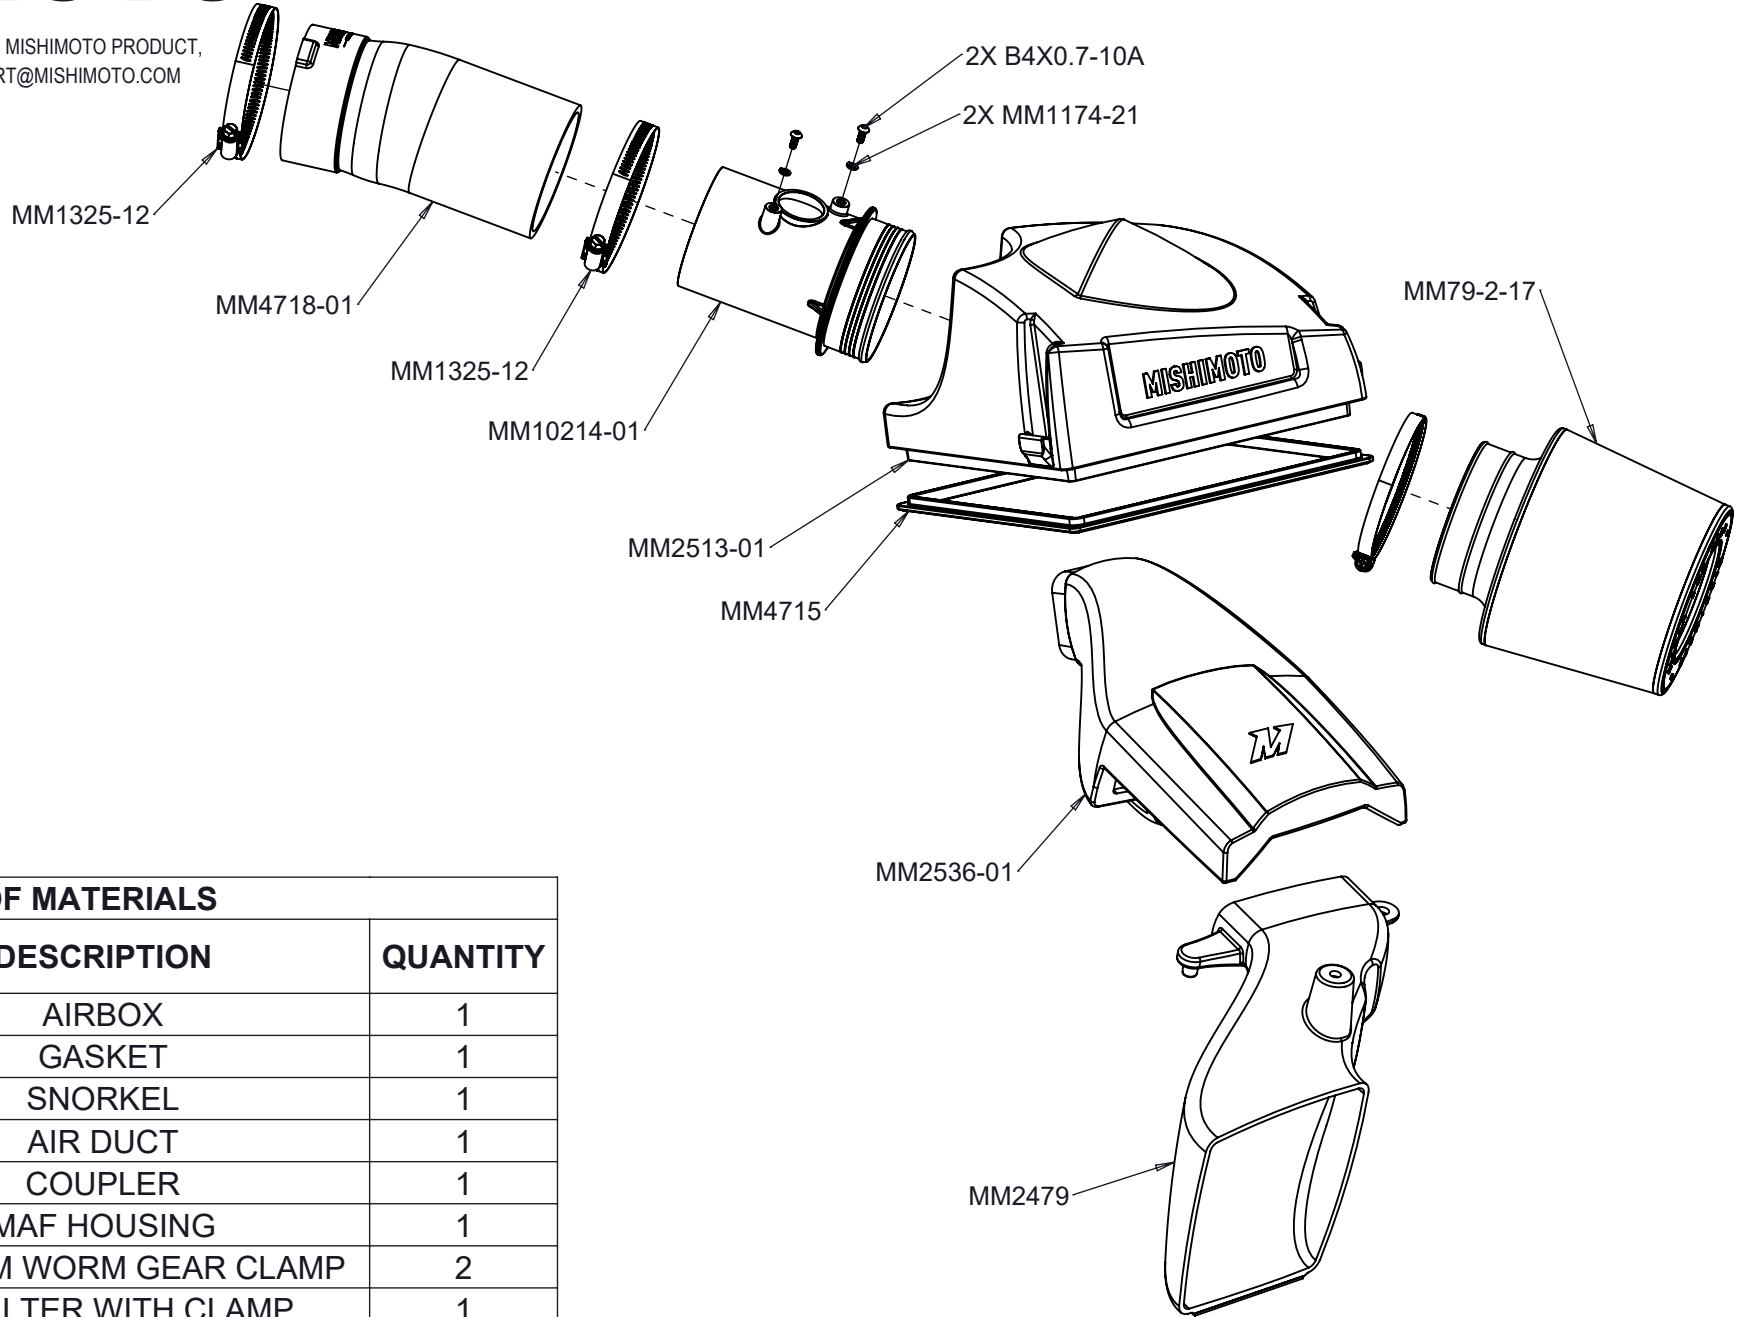

MISHIMOTO

FOR QUESTIONS OR ASSISTANCE WITH YOUR MISHIMOTO PRODUCT,
CONTACT US AT 1.877.GOMISHI OR SUPPORT@MISHIMOTO.COM

BILL OF MATERIALS

PART NUMBER	DESCRIPTION	QUANTITY
MM2513-01	AIRBOX	1
MM4715	GASKET	1
MM2536-01	SNORKEL	1
MM2479	AIR DUCT	1
MM4718-01	COUPLER	1
MM10214-01	MAF HOUSING	1
MM1325-12	80-100MM WORM GEAR CLAMP	2
MM79-2-17	AIR FILTER WITH CLAMP	1
MM1174-21	LOCK WASHER	2
B4X0.7-10A	M4X10MM BUTTON HEAD BOLT	2